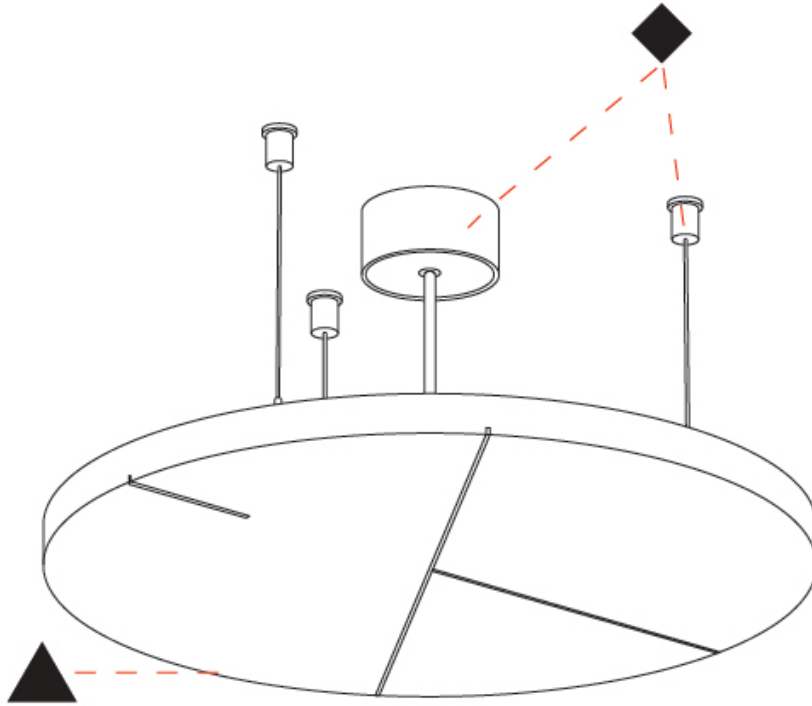

GLORIOUS ACOUSTIC LIGHT PANEL SUSPENSION

A300712-

PROJECT _____

TYPE _____

SPECIFIER _____

QUANTITY _____

DATE _____

A